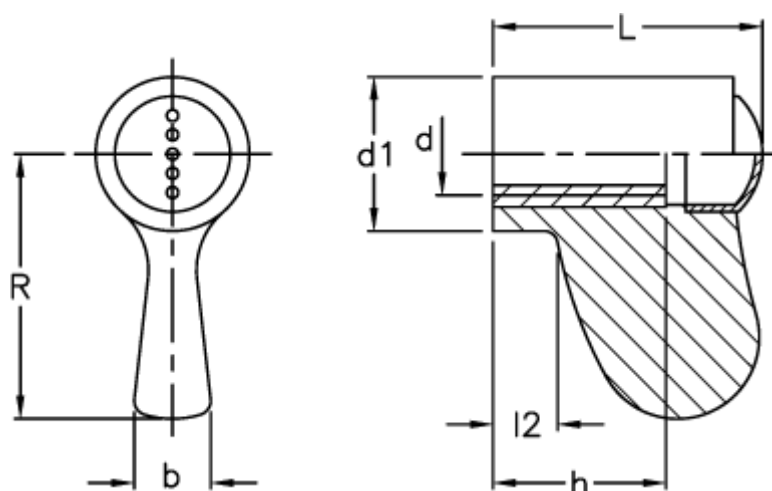

Article number: 23052252411

Description: E+G Single wing nut  
ESN.55-B M8-C1, black centre cap

## Measures

b	= 8
d1	= 16
d 6H	= M8
h	= 18
L	= 28
l2	= 6.5
R	= 27.5